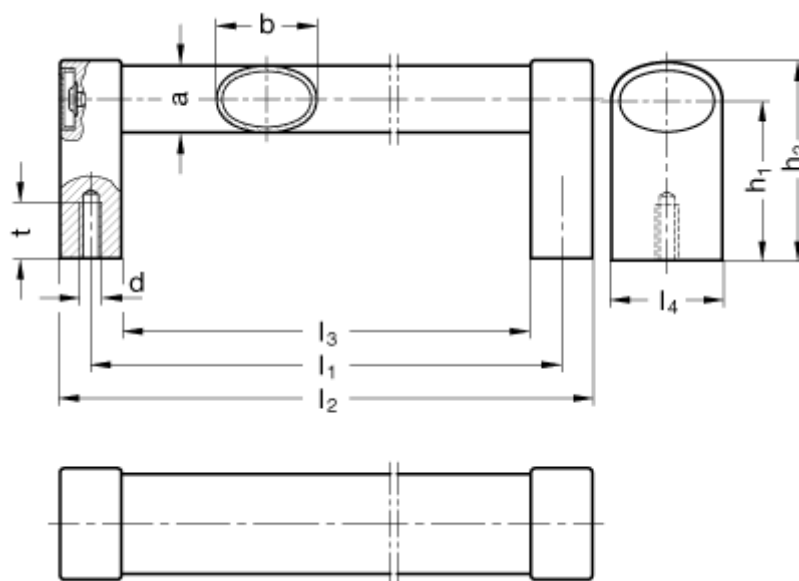

Article number: 20997300

Description: E+G Oval tubular handle  
GN 334-36-300-EL

## Measures

$a = 24$	$l_4 = 40$
$b = 36$	$t = 15$
$d = M 8$	
$h_1 = 57$	
$h_2 = 71$	
$l_1 = 300$	
$l_2 = 322$	
$l_3 = 278$	